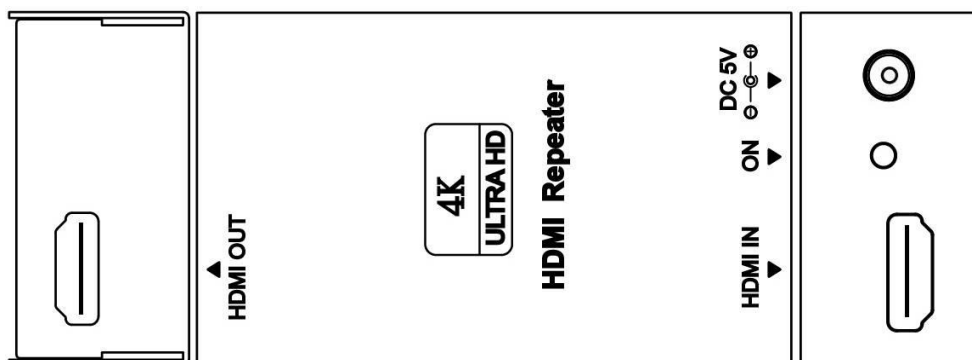

HDMI Extension

User Manual

Model : HR01-4K6G

4K60Hz HDMI 2.0 Repeater

Introduction

A regular HDMI cable can typically transfer the signal to 10M away, depending on the quality of the cable. However, SC&T's HR01-4K6G can send an HDMI signal without compression and compromising the native resolution. Furthermore, the repeater is a chainable device that allows you to chain an unlimited amount of the repeater with a power adapter for each piece. For each being added, it can extend the transmission distance for up to 40M for a 1080p/ 4K 30Hz HDMI video (20M from source to the repeater, and 20M from the repeater to a display) and 20M for 4K 60Hz video. It's an ideal solution for meeting rooms, classrooms, churches, and more.

Installation View

Transmission Distance

Cable	Resolution	Distance
HDMI	4K 60Hz 4:4:4	20M (10M for both input and output)
HDMI	4K 30Hz 4:4:4	40M (20M for both input and output)
HDMI	1080p	40M (20M for both input and output)

Panel View

LED Indication

LED Indication	LED Color	Function
ON	Green/ ON/OFF	Power ON/OFF

Package Includes

No.	Item	Amount
1	HR01-4K6G	x1
2	DC 5V 1A Adapter	x1

Caution

- When extending 4K 60Hz HDMI video, using Premium certified HDMI cables is recommended.

Specification

ITEM NO.	HR01-4K6G
Support	
Compliance	HDMI 2.0, HDCP 2.2/1.4, 3D, HDR
Max. Video Resolution	4K@60Hz
Video Bandwidth	18 Gbps
Transmission Distance	20M@ 4K 60Hz, 40M@1080p/ 4K 30Hz
Audio Format	LPCM 7.1@192KHz, Dolby TrueHD, DTS-HD MA
Ports & Interfaces	
Video Input	1 x HDMI Type A
Video Output	1 x HDMI Type A
Power	
Power Supply	DC 5V 1A
Power Consumption	3W (Max)
Ambient Temperature	
Operation	0 to 55°C
Storage	-20 to 85°C
Humidity	Up to 95%
Physical Characteristics	
Dimensions	49.2 x 92 x 25mm
Weight	125g